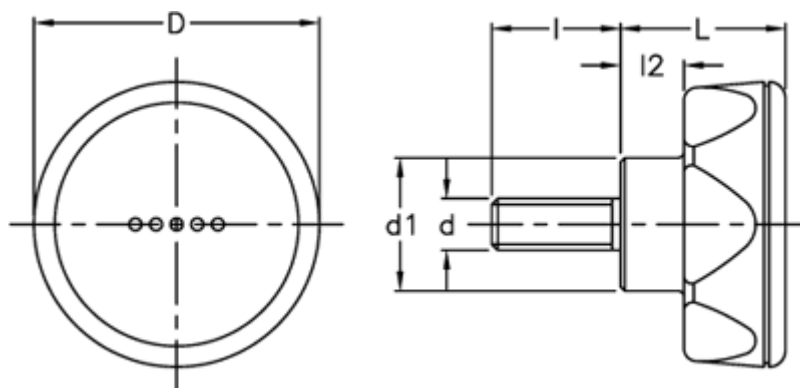

# Data Sheet

Article number: 23052224066

Description: E+G Lobe knob  
ELK.56-p M8x20-C6 red centre cap

## Measures

D	= 56
d1	= 26.5
d 6g	= M8
l	= 20
L	= 29
l2	= 11